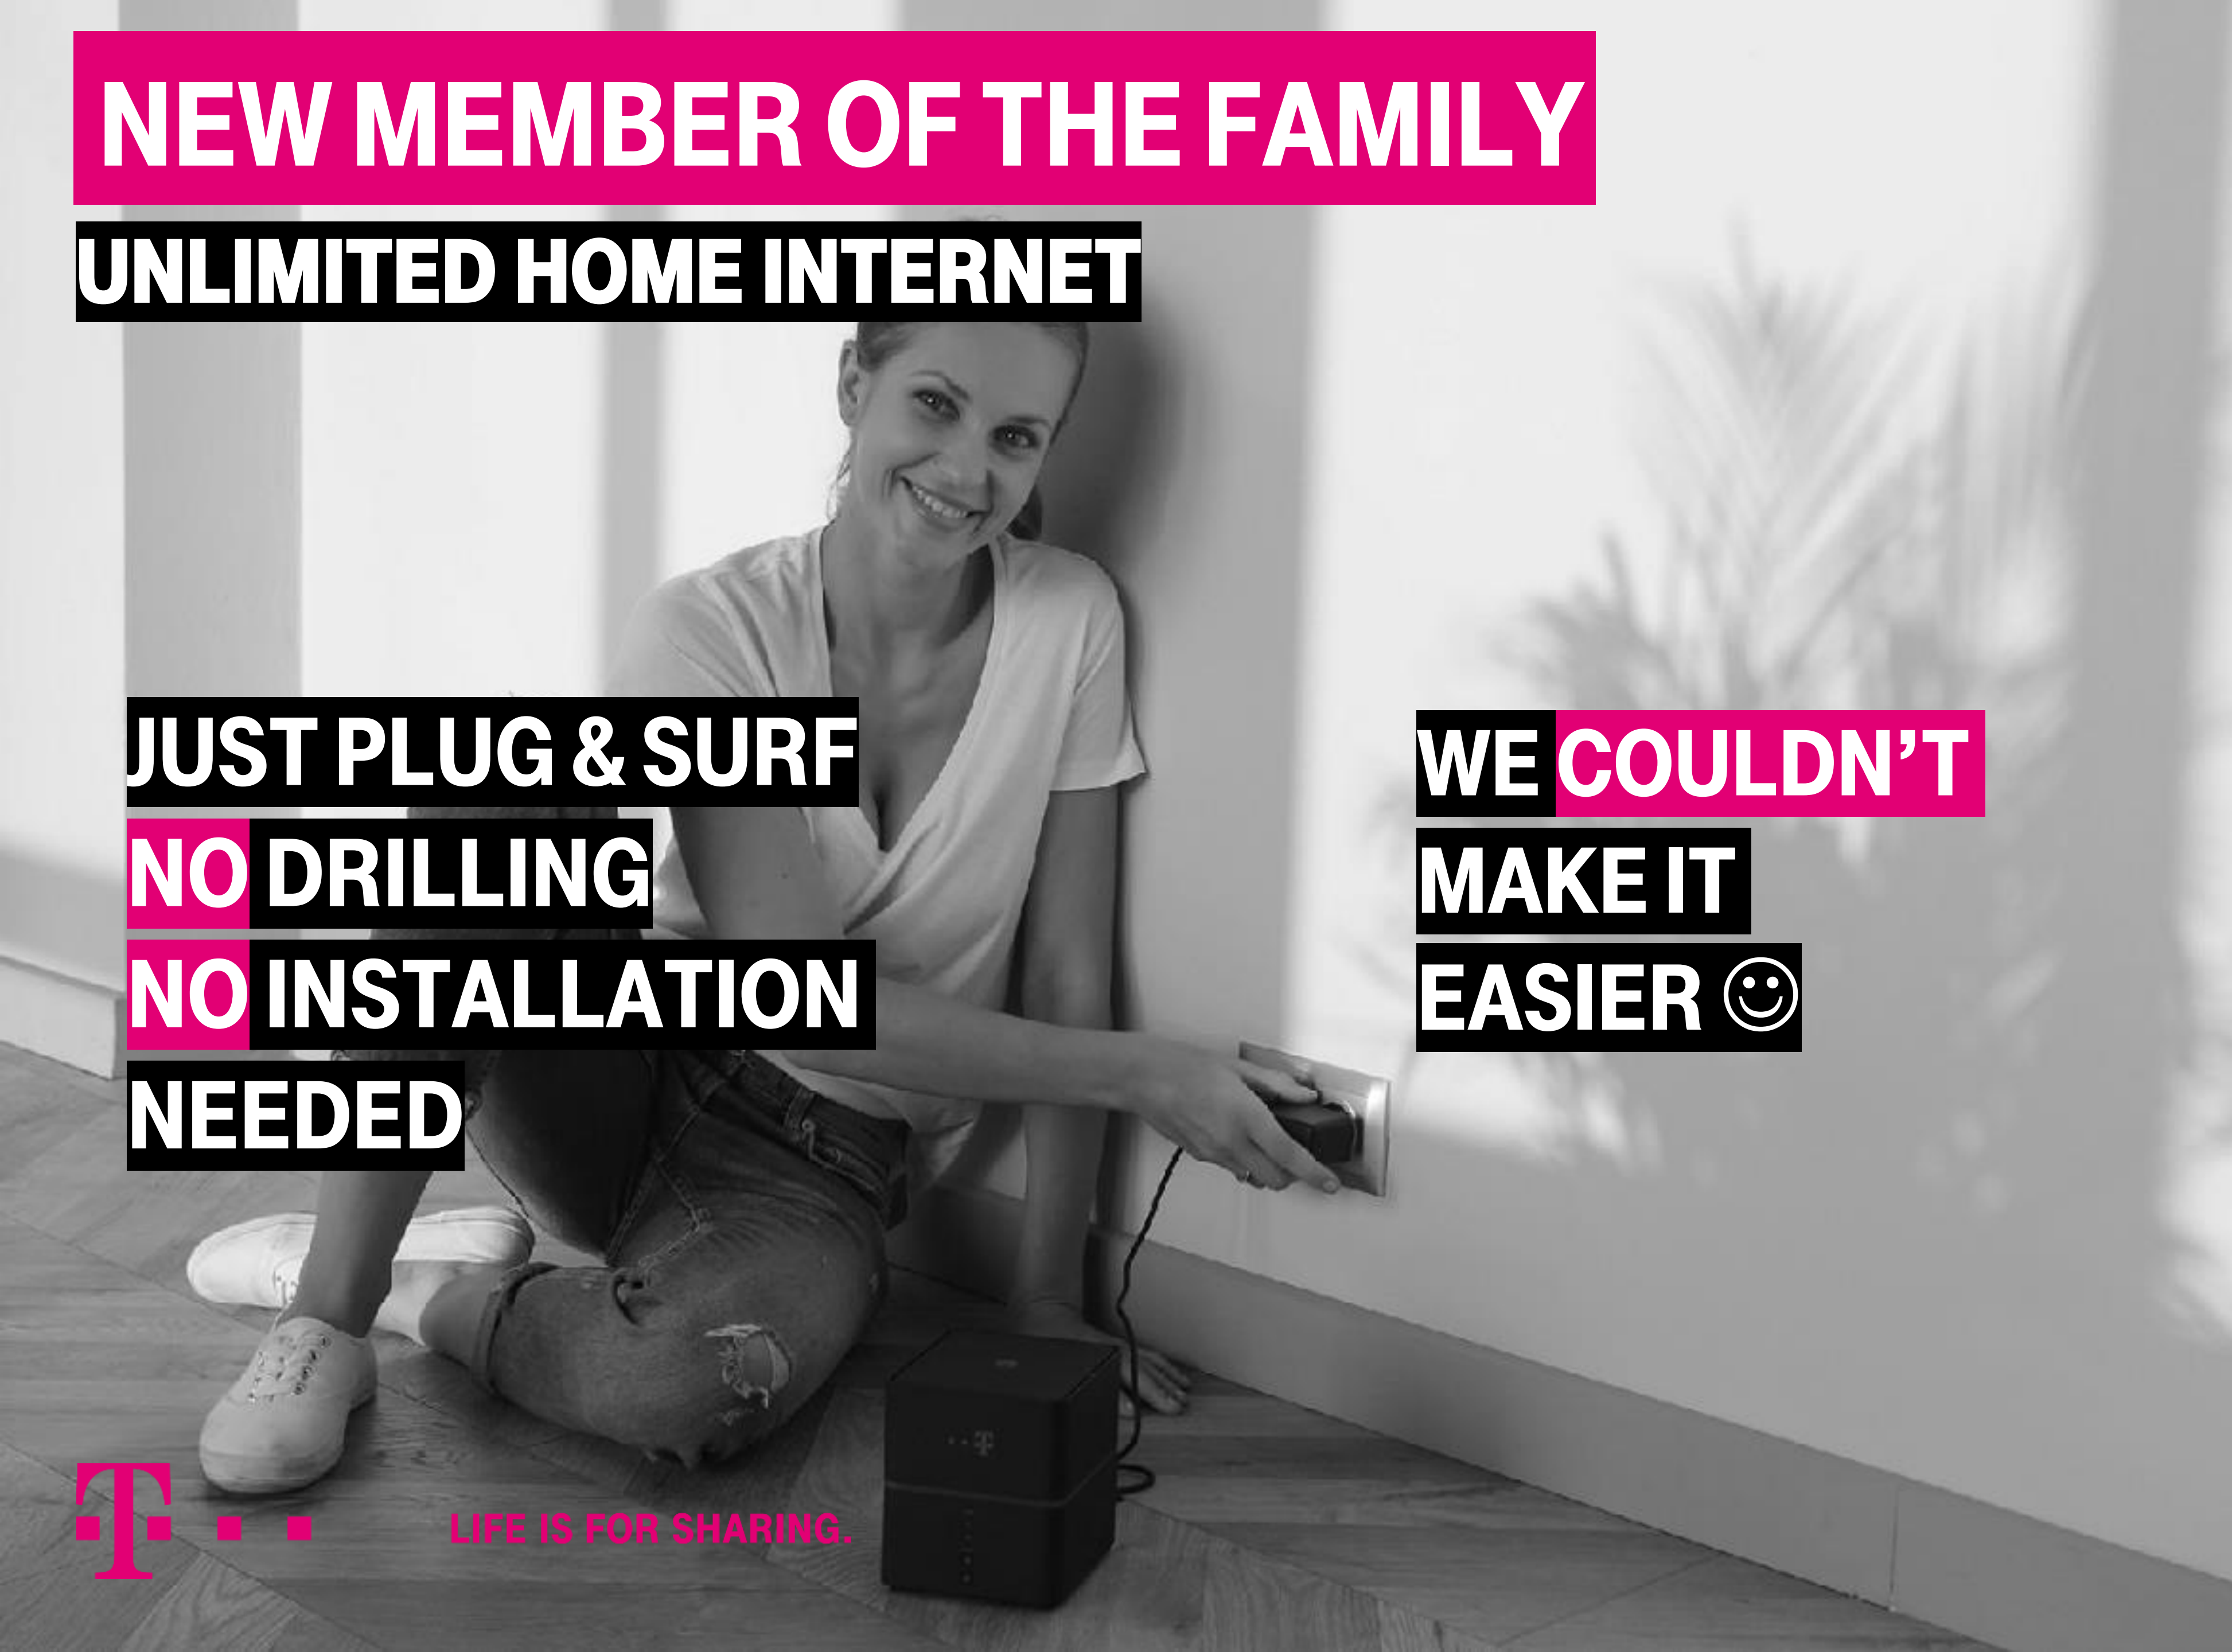

LIFE IS FOR SHARING.

NEW MEMBER OF THE FAMILY

UNLIMITED HOME INTERNET

**WORKS
EVERYWHERE**

THANKS TO THE BEST NETWORK

LIFE IS FOR SHARING.

NEW MEMBER OF THE FAMILY

UNLIMITED HOME INTERNET

TAKE THE CUBE OUT

PLUG AND SURF

LIFE IS FOR SHARING.

NEW MEMBER OF THE FAMILY

CHOOSE THE BEST OPTION

SIMPLE PRICING 45 zł 55 zł

SPEED OPTION
[UP TO]: 20 MB/S 60 MB/S

UNLIMITED DATA ON 4G/3G NETWORK