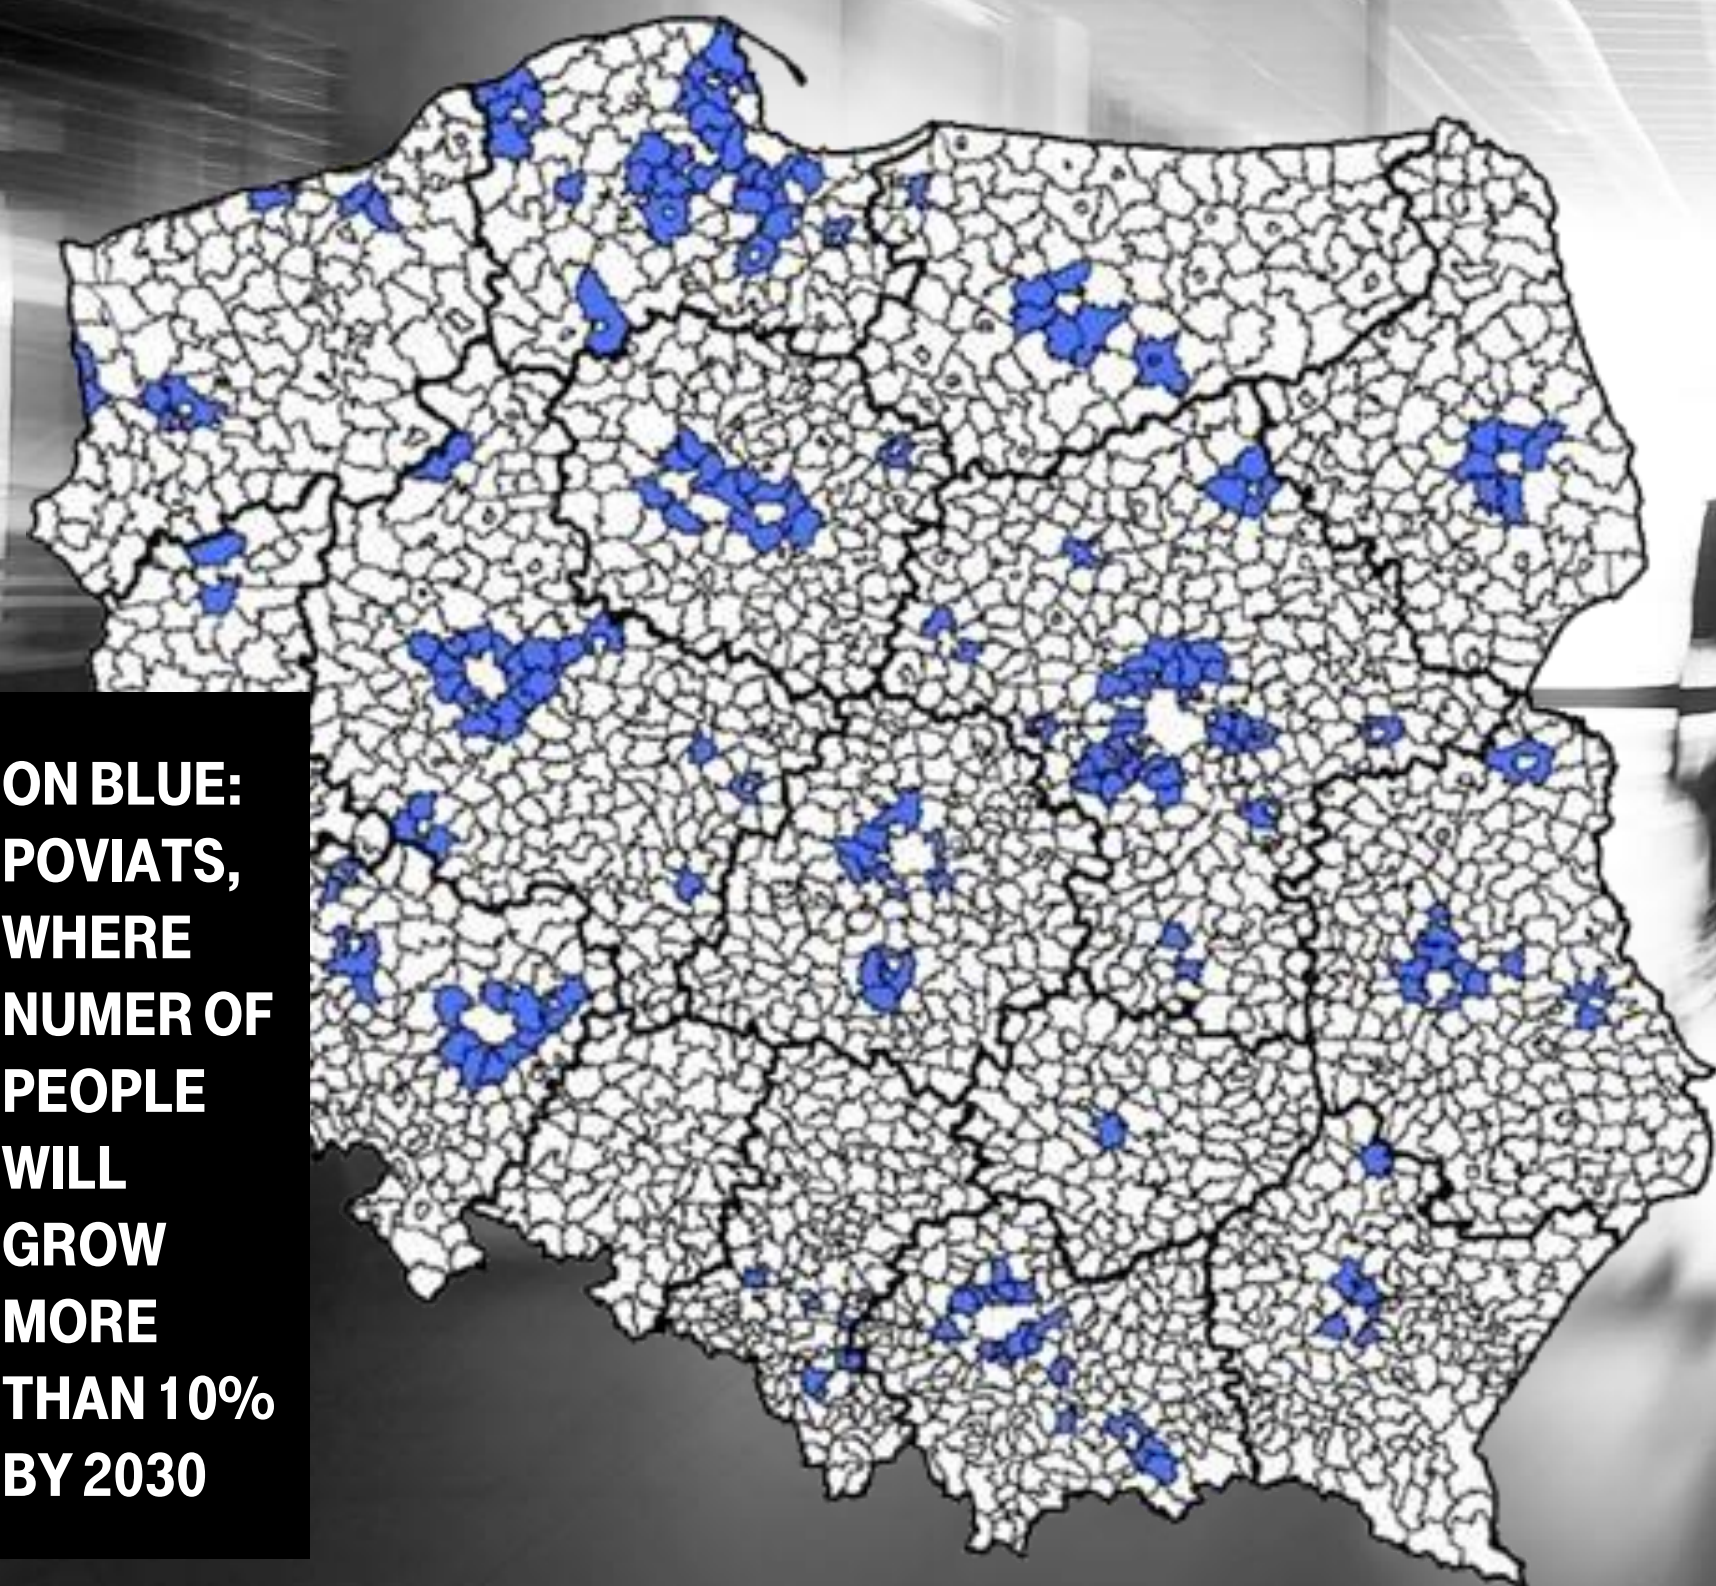

ON BLUE:
POVIATS,
WHERE
NUMBER OF
PEOPLE
WILL
GROW
MORE
THAN 10%
BY 2030

1,3 MLN MORE

HOUSEHOLDS TILL 2030

33 OF 39 OF THE BIGGEST CITIES

(OVER 100 K OF CITIZENS) WILL SHRINK IN POPULATION BY 2030

LIFE IS FOR SHARING.